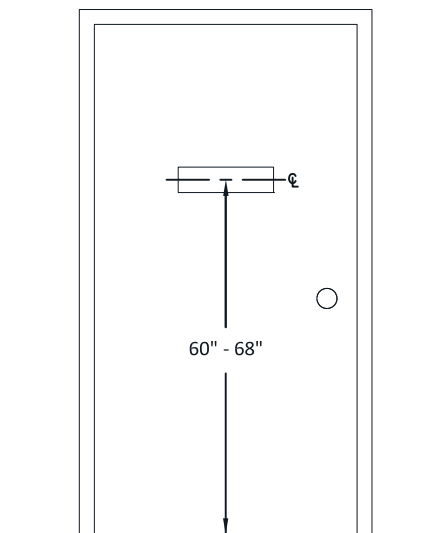

ROOM IDENTIFICATION SIGNAGE WITH ROOM NUMBERING

24 GAGE BRUSHED ALUMINUM c/w
2-SIDED TAPE

SANS SERIF TEXT
1" HEIGHT, $\frac{3}{16}$ " STROKE

SIGNAGE INSTALLATION
(DIRECTLY ON DOOR)

SIGNAGE INSTALLATION
(ON LATCH SIDE OF DOOR)