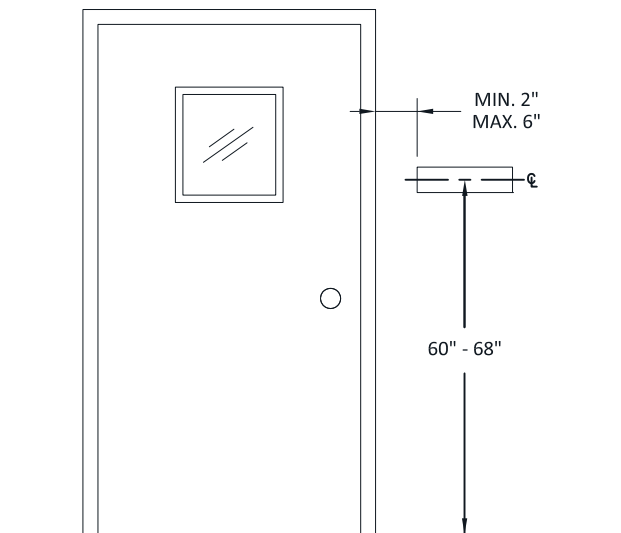

ROOM IDENTIFICATION SIGNAGE WITH ROOM NUMBERING

24 GAGE BRUSHED ALUMINUM c/w
2-SIDED TAPE

SANS SERIF TEXT
1" HEIGHT, $\frac{3}{16}$ " STROKE

SIGNAGE INSTALLATION
(DIRECTLY ON DOOR)

SIGNAGE INSTALLATION
(ON LATCH SIDE OF DOOR)