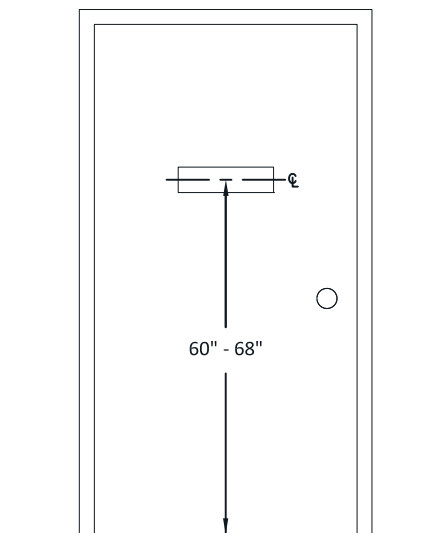

ROOM IDENTIFICATION SIGNAGE

24 GAGE BRUSHED ALUMINUM c/w
2-SIDED TAPE

SANS SERIF TEXT
1" HEIGHT, $\frac{3}{16}$ " STROKE

SIGNAGE INSTALLATION
(DIRECTLY ON DOOR)

SIGNAGE INSTALLATION
(ON LATCH SIDE OF DOOR)