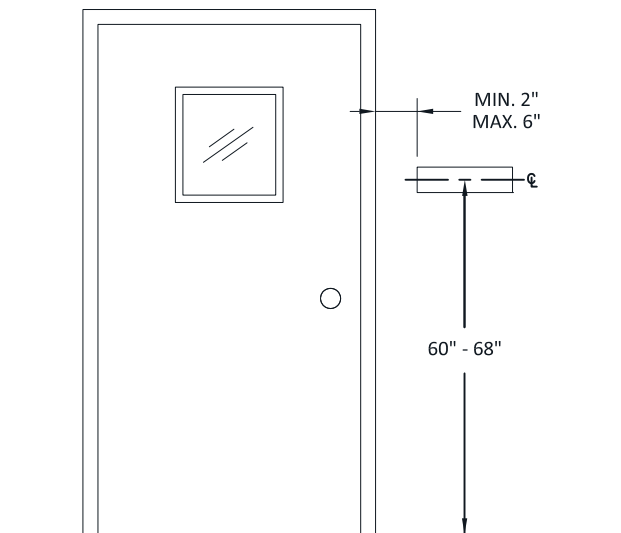

ROOM IDENTIFICATION SIGNAGE

24 GAGE BRUSHED ALUMINUM c/w
2-SIDED TAPE

SANS SERIF TEXT
1" HEIGHT, $\frac{3}{16}$ " STROKE

SIGNAGE INSTALLATION
(DIRECTLY ON DOOR)

SIGNAGE INSTALLATION
(ON LATCH SIDE OF DOOR)